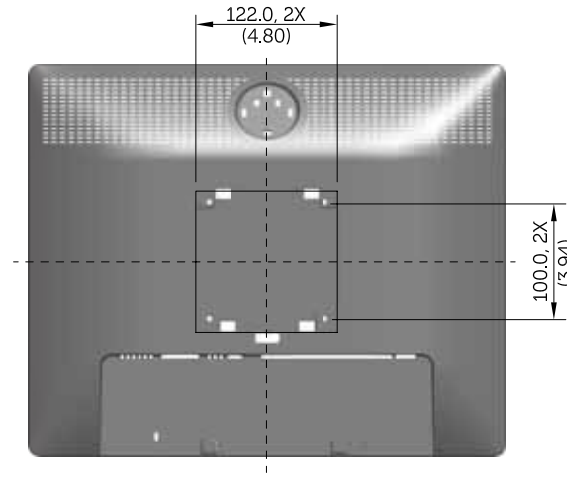

P1913 Outline Dimensions

Norminal Dimensions

Unit: mm (inch)

Back view of Monitor without stand

P1913S Outline Dimensions

Nominal Dimensions
Unit: mm (inch)

Back view of Monitor without stand

P2213 Outline Dimensions

Nominal Dimensions
Unit: mm (inch)

Back view of Monitor without stand